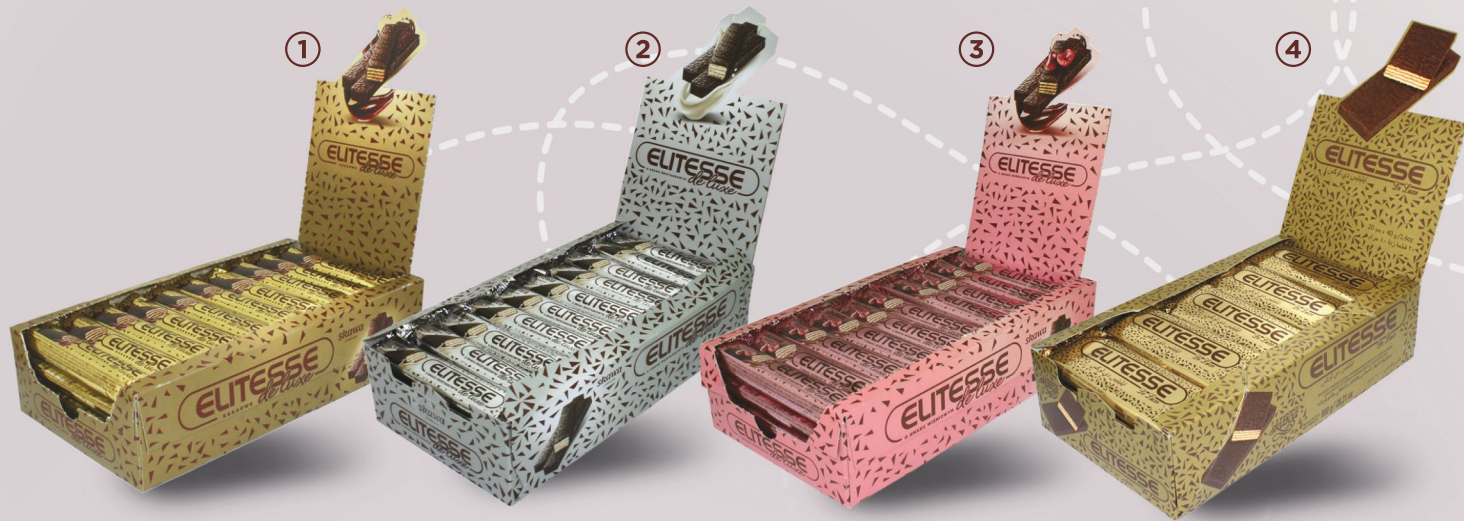

skawa

Wadowice

PRODUCT CATALOG

Tradition of iconic sweets for over 100 years.

ARABESKA

de luxe

	WAFERS IN CHOCOLATE ELITESSE	Net weight of pc	No. of pcs per display	No. of displays /pcs per box	Net weight of box (kg)	No of boxes per layer	No. of boxes per pallet	Shelf life (months)
①	Elitesse de luxe 20g cocoa	20g	40	12	9,6	6	36	9
②	Elitesse de luxe 20g cream	20g	40	12	9,6	6	36	9
③	Elitesse de luxe 20g cherry	20g	40	12	9,6	6	36	9
④	Elitesse de luxe 40g cocoa	40g	20	12	9,6	6	36	9
⑤	Elitesse 23g cocoa	23g	24	12	6,624	6	42	6
⑥	Elitesse 23g cocoa	23g	40	8	7,36	9	45	6
	WAFERS IN DARK CHOCOLATE ARABESKA	Net weight of pc	No. of pcs per display	No. of displays /pcs per box	Net weight of box (kg)	No of boxes per layer	No. of boxes per pallet	Shelf life (months)
⑦	Arabeska with cocoa filling	190g	-	15	2,85	9	81	9
⑧	Arabeska with coffee filling	190g	-	15	2,85	9	81	9
	WAFERS IN MILK CHOCOLATE ARABESKA	Net weight of pc	No. of pcs per display	No. of displays /pcs per box	Net weight of box (kg)	No of boxes per layer	No. of boxes per pallet	Shelf life (months)
⑨	Arabeska with coconut filling	190g	-	15	2,85	9	81	9
⑩	Arabeska with fudge filling	190g	-	15	2,85	9	81	9