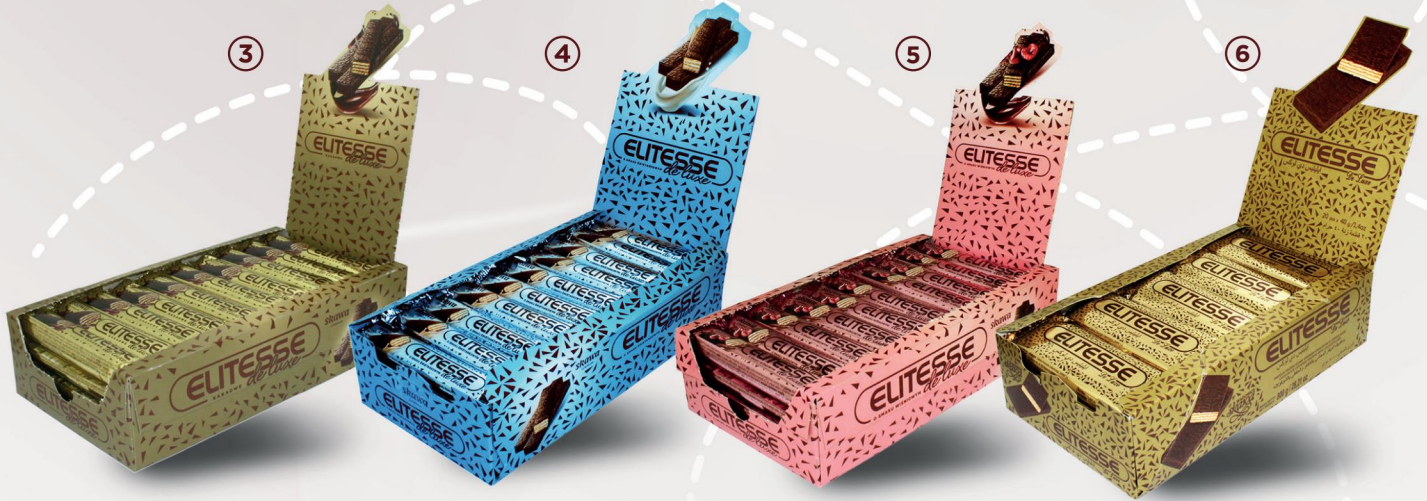

## *Our History*

**OUR SWEETS ARE THE RESULT  
OF RELENTLESS PASSION  
DATED BACK TO 1909**

SEE MORE ON [SKAWA.COM.PL](https://www.skawa.com.pl)

WAFERS IN CHOCOLATE ELITESSE	Net weight of pc	No. of pcs per display	No. of displays /pcs per box	Net weight of box (kg)	No of boxes per layer	No. of boxes per pallet	Shelf life (months)
------------------------------	------------------	------------------------	------------------------------	------------------------	-----------------------	-------------------------	---------------------

1	Elitesse 23g cocoa	23g	40	8	7.36	9	45	12
2	Elitesse 23g cocoa	23g	24	12	6.624	6	42	12

# ELITESSE *de luxe*

	WAFERS IN CHOCOLATE ELITESSE	Net weight of pc	No. of pcs per display	No. of displays /pcs per box	Net weight of box (kg)	No of boxes per layer	No. of boxes per pallet	Shelf life (months)
3	Elitesse de luxe 20g cocoa	20g	40	12	9,6	6	36	12
4	Elitesse de luxe 20g cream	20g	40	12	9,6	6	36	12
5	Elitesse de luxe 20g cherry	20g	40	12	9,6	6	36	12
6	Elitesse de luxe 40g cocoa	40g	20	12	9,6	6	36	12