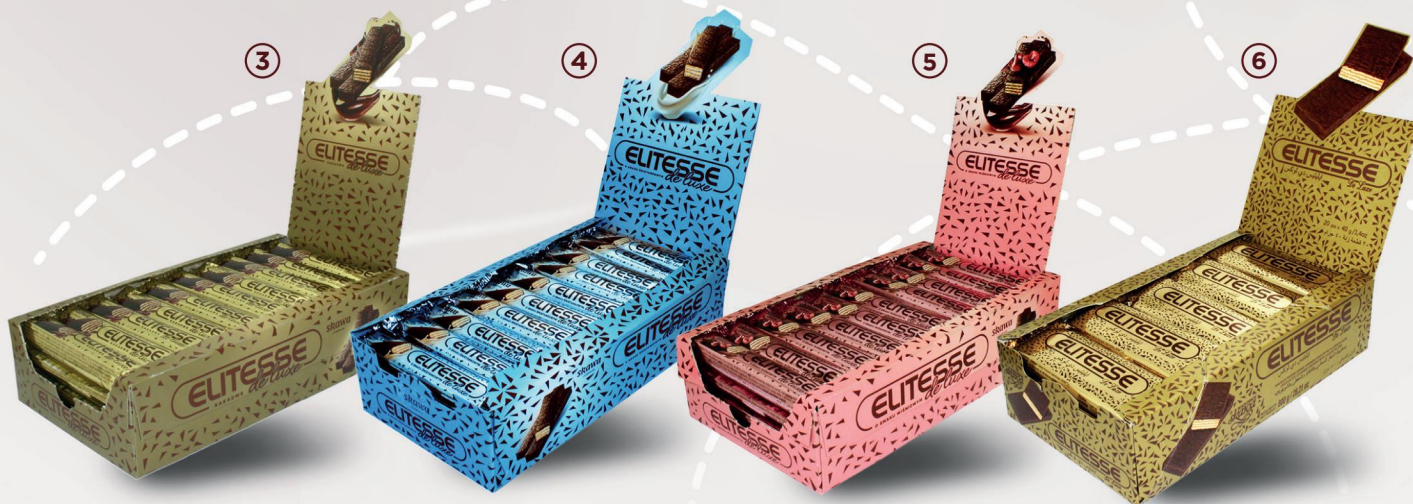

	WAFERS IN CHOCOLATE ELITESSE	Net weight of pc	No. of pcs per display	No. of displays /pcs per box	Net weight of box (kg)	No of boxes per layer	No. of boxes per pallet	Shelf life (months)
1	Elitesse 23g cocoa	23g	40	8	7.36	9	45	12
2	Elitesse 23g cocoa	23g	24	12	6.624	6	42	12

ELITESSE *de luxe*

	WAFERS IN CHOCOLATE ELITESSE	Net weight of pc	No. of pcs per display	No. of displays /pcs per box	Net weight of box (kg)	No of boxes per layer	No. of boxes per pallet	Shelf life (months)
3	Elitesse de luxe 20g cocoa	20g	40	12	9,6	6	36	12
4	Elitesse de luxe 20g cream	20g	40	12	9,6	6	36	12
5	Elitesse de luxe 20g cherry	20g	40	12	9,6	6	36	12
6	Elitesse de luxe 40g cocoa	40g	20	12	9,6	6	36	12